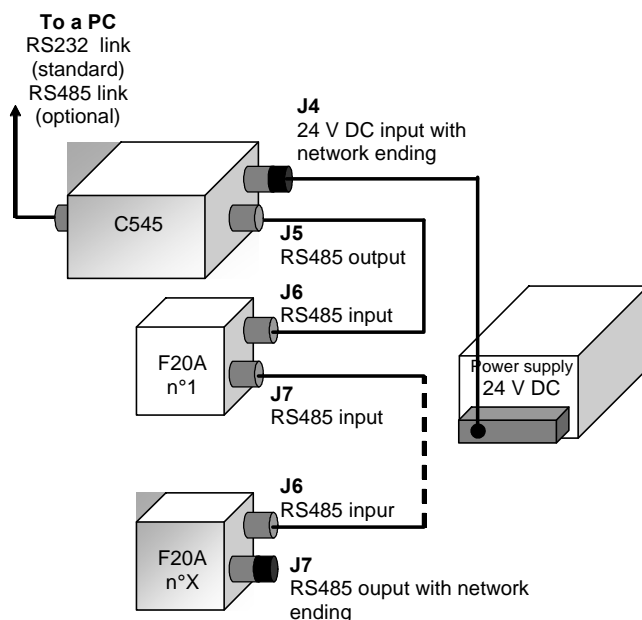

C545

Management station for measurement modules

- ✓ **MULTIPLE MEASUREMENT MODULES AND TESTS CONTROL**
- ✓ **ULTRA COMPACT**
- ✓ **AUTONOMOUS OPERATION**

5 SERIES

Main features

- Management of 9 measurement modules and 3 input/output modules.
- PC link via RS485 or RS232.
- Network based power supply
- Management of the C545 through a PC with WINATEQ software (editing parameters, visualisation of results, curves...)
- System can operate independently of a PC.

ACCESSORIES

- Power supply 24 V
4 A or 10 A
- Network cable 1 to 10 m
- Diversion unit PS5 for 4
modules
- External Input/output
module

ATEQ PL Sp. z o.o.
ul. Patriotów 181, 04-881 WARSZAWA
tel. (22) 612 26 78, fax (22) 612 26 99
e-mail: info@ateq.pl, <http://www.ateq.pl>